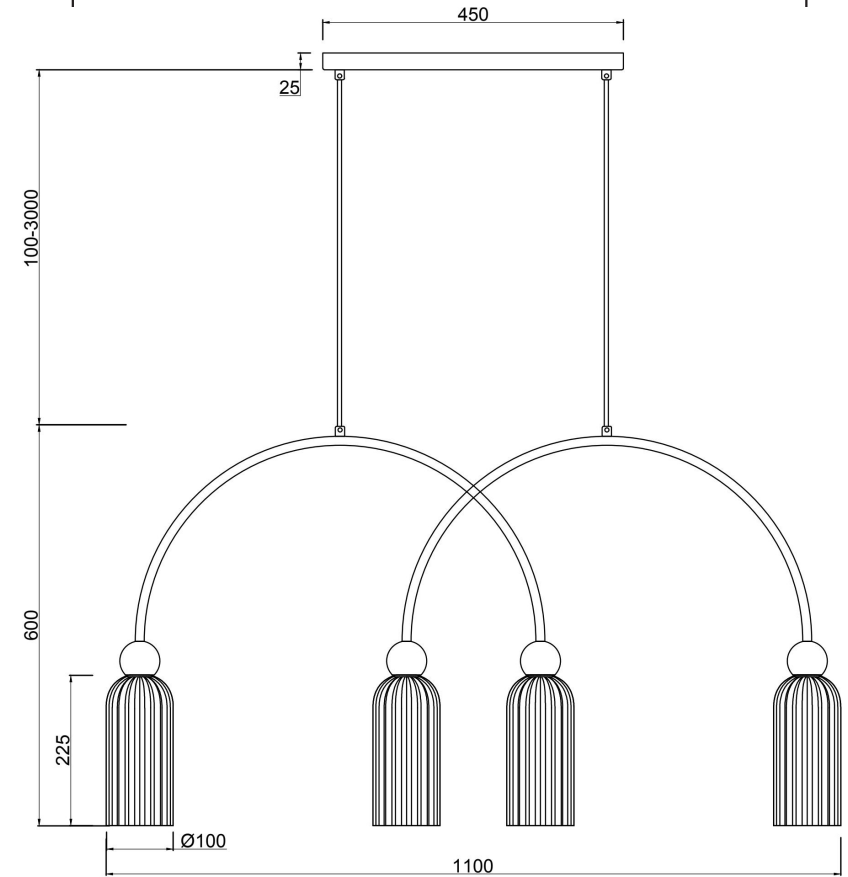

### MOD302PL-04GR

Model: MOD302PL-04GR  
Collection: Modern  
Series: Antic  
Pendant Lamps